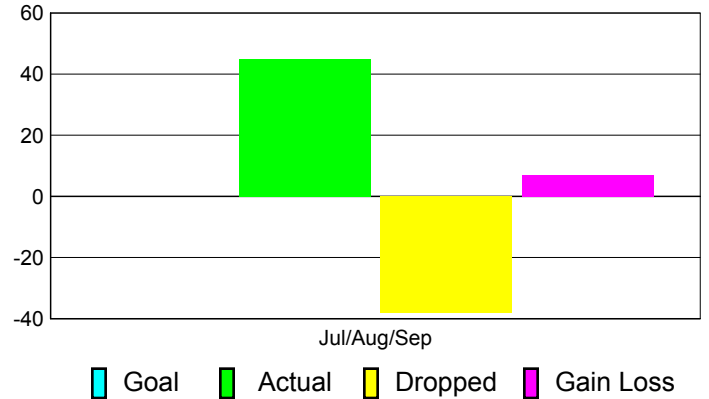

Membership Results 2011-2012

Goal, New, Dropped, Gain/Loss

Comparison of Membership Gain/Loss

Current Year Compared to the Previous Year